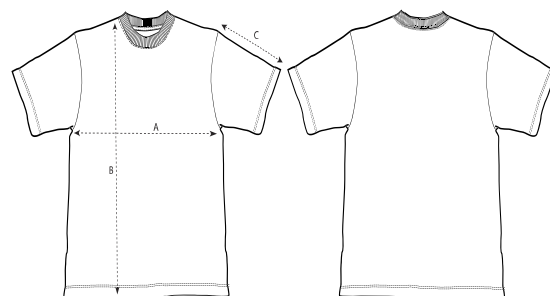

Matentabel

T-shirts

Sizes		XXS	XS	S	M	L	XL	XXL	3XL
A	Half Chest	47.5	49.5	51.5	55.5	58.5	61.5	65.5	69.5
B	Body Length	64	67	71	75	77	79	81	83
C	Sleeve Length	20	21	22.5	24	24.5	25	25.5	26

Sweatshirts

SIZES		XXS	XS	S	M	L	XL	XXL	3XL	4XL	5XL
A	Half Chest	51	53	55	59	62	65	69	73	78	83
B	Body Length	62	65	69	73	75	77	79	81	83	85
C	Sleeve Length	57.5	59.5	63	65.5	67.5	68	68.5	68.5	68.5	68.5

Hoodies

SIZES		XXS	XS	S	M	L	XL	XXL	3XL	4XL	5XL
A	Half Chest	51	53	55	59	62	65	69	73	78	83
B	Body Length	62	65	69	73	75	77	79	81	83	84
C	Sleeve Length	57.5	59.5	63	65.5	67.5	68	68.5	68.5	68.5	68.5