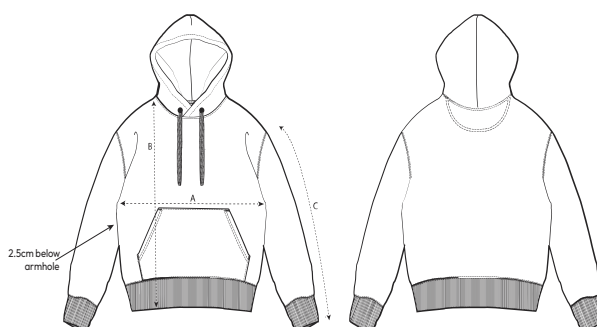

Matentabel

T-shirts

Sizes		XXS	XS	S	M	L	XL	XXL	3XL
A	Half Chest	47.5	49.5	51.5	55.5	58.5	61.5	65.5	69.5
B	Body Length	64	67	71	75	77	79	81	83
C	Sleeve Length	20	21	22.5	24	24.5	25	25.5	26

Sweatshirts

SIZES		XXS	XS	S	M	L	XL	XXL	3XL	4XL	5XL
A	Half Chest	51	53	55	59	62	65	69	73	78	83
B	Body Length	62	65	69	73	75	77	79	81	83	85
C	Sleeve Length	57.5	59.5	63	65.5	67.5	68	68.5	68.5	68.5	68.5

Hoodies

SIZES		XXS	XS	S	M	L	XL	XXL	3XL	4XL	5XL
A	Half Chest	51	53	55	59	62	65	69	73	78	83
B	Body Length	62	65	69	73	75	77	79	81	83	84
C	Sleeve Length	57.5	59.5	63	65.5	67.5	68	68.5	68.5	68.5	68.5