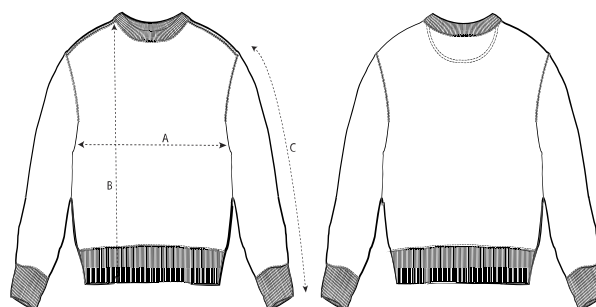

Matentabel

T-shirts

Sizes		XXS	XS	S	M	L	XL	XXL	3XL
A	Half Chest	47.5	49.5	51.5	55.5	58.5	61.5	65.5	69.5
B	Body Length	64	67	71	75	77	79	81	83
C	Sleeve Length	20	21	22.5	24	24.5	25	25.5	26

Sweatshirts

SIZES		XXS	XS	S	M	L	XL	XXL	3XL	4XL	5XL
A	Half Chest	51	53	55	59	62	65	69	73	78	83
B	Body Length	62	65	69	73	75	77	79	81	83	85
C	Sleeve Length	57.5	59.5	63	65.5	67.5	68	68.5	68.5	68.5	68.5

Hoodies

SIZES		XXS	XS	S	M	L	XL	XXL	3XL	4XL	5XL
A	Half Chest	51	53	55	59	62	65	69	73	78	83
B	Body Length	62	65	69	73	75	77	79	81	83	84
C	Sleeve Length	57.5	59.5	63	65.5	67.5	68	68.5	68.5	68.5	68.5